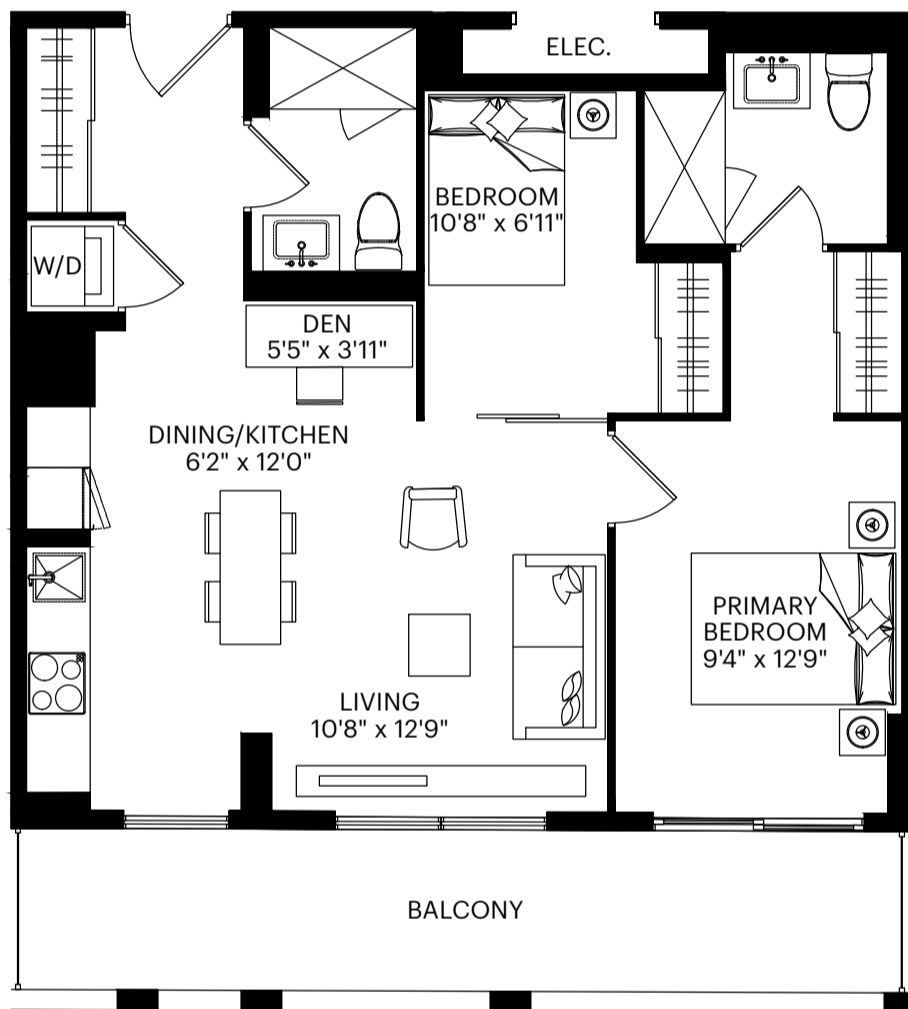

WEST

ASPENRIDGE™

2K-D 753 SQ.FT. SUITE
UP TO: 150 SQ.FT. BALCONY

UNIT REPEATS ON FLOORS:
1

SUITE NO.
215

Disclaimer: Materials, specifications & floorplans are subject to change without notice. All renderings are artist's conceptions. All floorplans have approximate dimensions. Actual usable floor space may vary from the stated floor area. E.&O.E. Balcony varies depending on floor level locations.